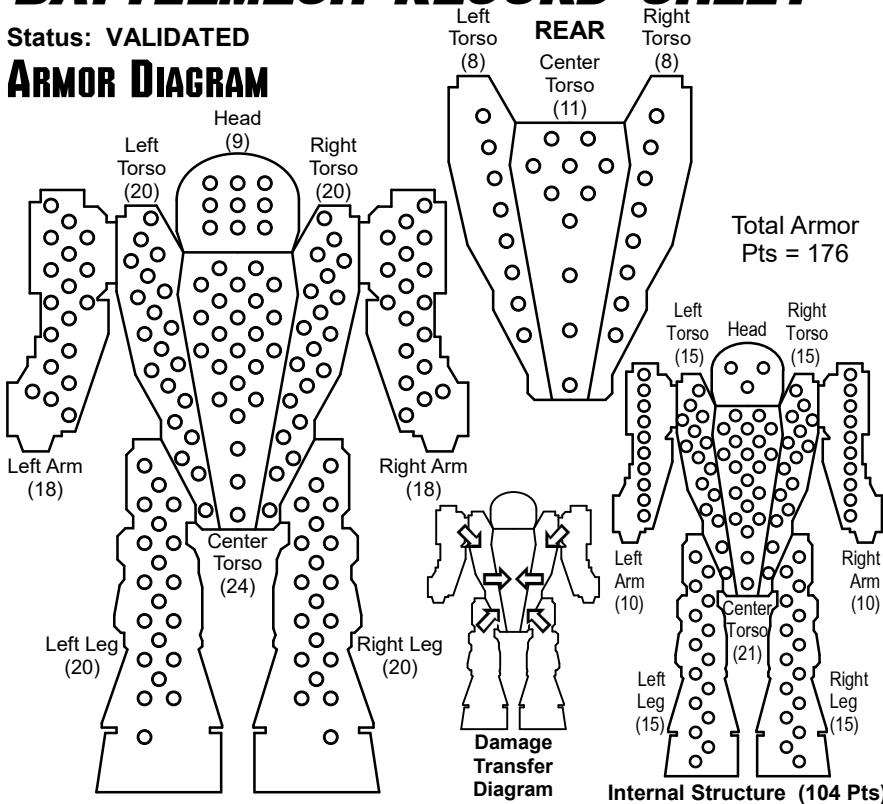

BATTLETECH®

BATTLEMECH RECORD SHEET

Status: **VALIDATED**

ARMOR DIAGRAM

'MECH DATA

Type: **Catapult CPLT-K2**

Mass: **65 tons**

Movement Points: Tech, Config. & Level:

Walking: **4** **Inner Sphere**
 Running: **6** **Biped 'Mech**
 Jumping: **0** **Level 1 / 3025**

Weapons Inventory: (hexes)

Qty	Type	Loc	Ht	Dmg	Min	Sht	Med	Lng
1	PPC	RA	10	10	3	6	12	18
1	PPC	LA	10	10	3	6	12	18
1	Medium Laser	RT	3	5	-	3	6	9
1	Medium Laser	LT	3	5	-	3	6	9
1	Machine Gun	LT	0	2	-	1	2	3
1	Machine Gun	RT	0	2	-	1	2	3

CRITICAL HIT TABLE

Left Arm

- Shoulder
- Upper Arm Actuator
- PPC
- PPC
- PPC
- Roll Again
- Roll Again
- Roll Again
- Roll Again
- Roll Again
- Roll Again

Head

- Life Support
- Sensors
- Cockpit
- Roll Again
- Sensors
- Life Support